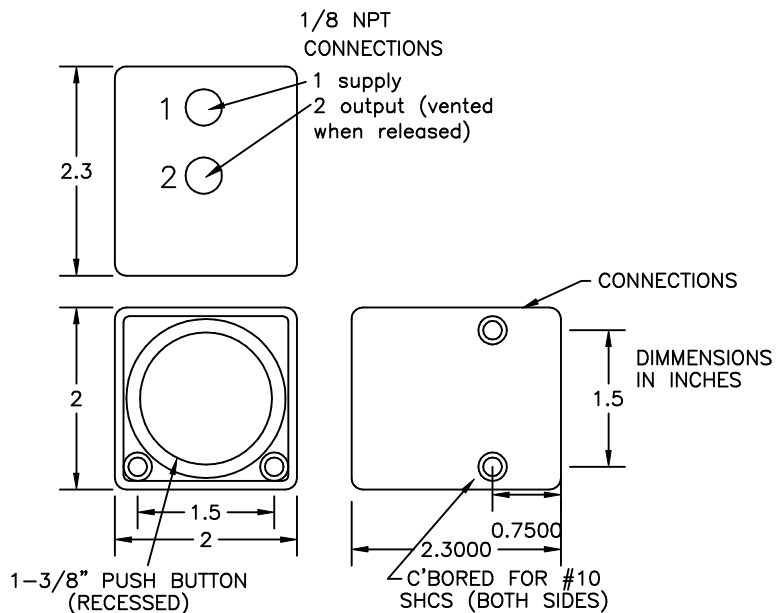

Left Button

REN28-100
3-WAY VALVE

Right Button

REN28-200

MOUNTING SCREWS INCLUDED

Both Combine To Make The REN28-SET