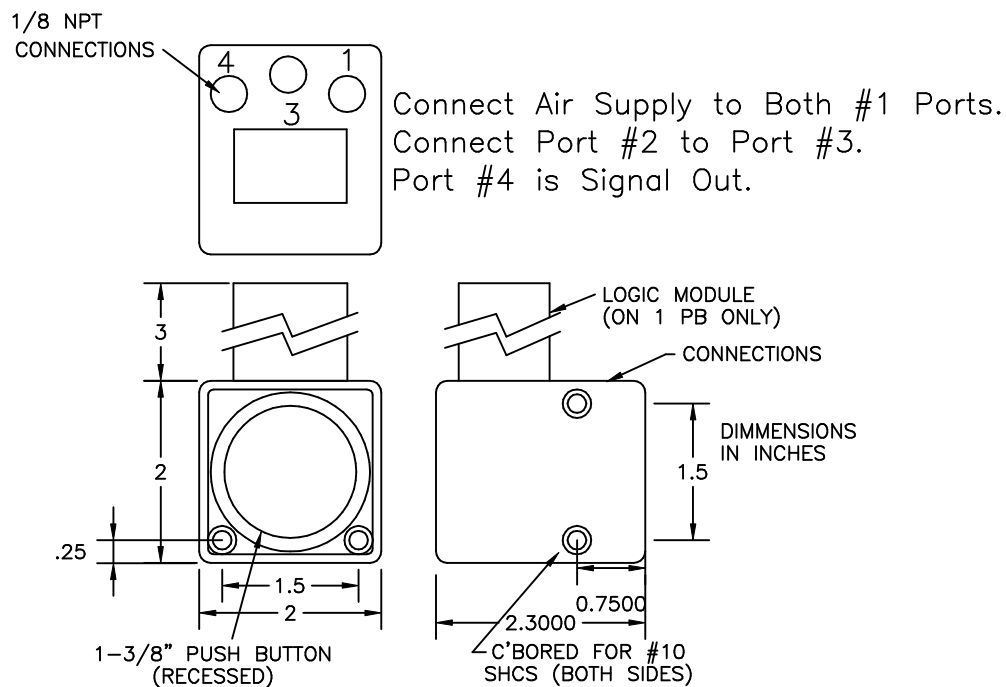

Left Button

REN28-100
3-WAY VALVE

Right Button

REN28-200

MOUNTING SCREWS INCLUDED

Both Combine To Make The REN28-SET